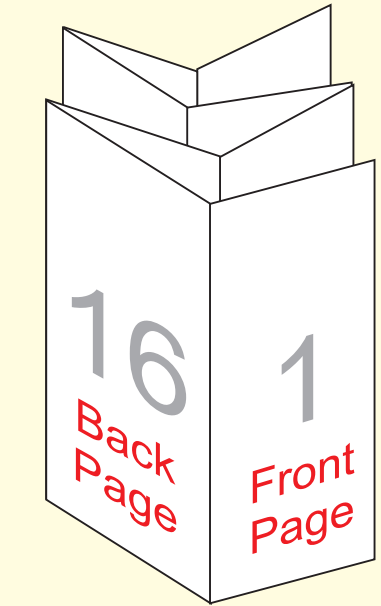

210mm

Outside Spread

DL 16-panel - z-fold + parallel fold

OUTSIDE SPREAD

Paper size = 210mm x 834mm
(Artwork size 216mm x 840mm including bleed)

BLEED = 3mm on all sides
If you want something to print right to the edge of the paper then please extend it beyond the edge by 3mm *(the red dotted line)*

MARGINS = 3mm away from the edge
Please keep all elements (except bleed elements) 3mm away from the edge of the page *(the blue dotted line)*

10

11

12

13

14

15

16

1

104mm

104mm

104mm

104mm

104mm

104mm

105mm

104mm

104mm

Inside Spread

DL 16-panel - z-fold + parallel fold

INSIDE SPREAD

Paper size = 210mm x 834mm
(Artwork size 216mm x 840mm including bleed)

BLEED = 3mm on all sides
If you want something to print right to the edge of the paper then please extend it beyond the edge by 3mm *(the red dotted line)*