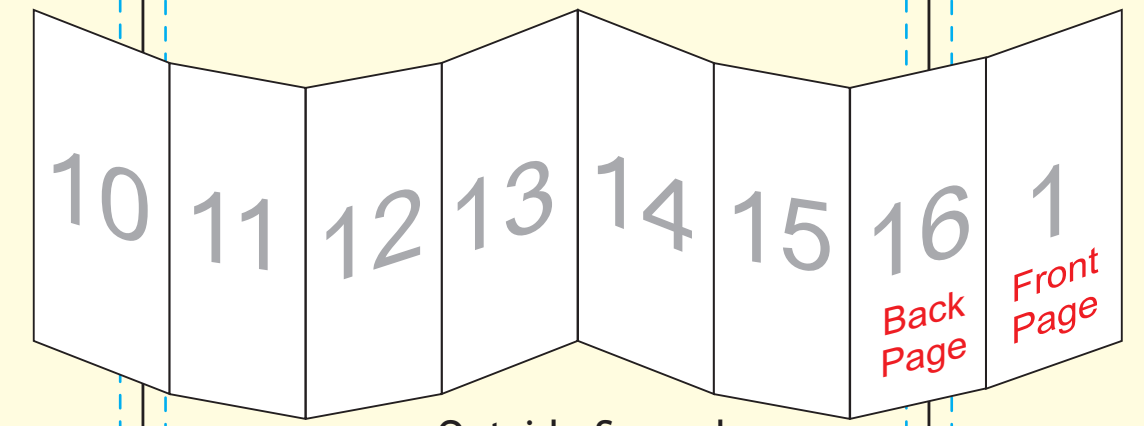

210mm

Outside Spread

DL 16-panel - z-fold + parallel fold

OUTSIDE SPREAD

Paper size = 210mm x 834mm
(Artwork size 216mm x 840mm including bleed)

BLEED = 3mm on all sides
If you want something to print right to the edge of the paper then please extend it beyond the edge by 3mm *(the red dotted line)*

1

104mm

104mm

104mm

104mm

104mm

104mm

105mm

104mm

104mm

Inside Spread

DL 16-panel - z-fold + parallel fold

INSIDE SPREAD

Paper size = 210mm x 834mm
(Artwork size 216mm x 840mm including bleed)

BLEED = 3mm on all sides
If you want something to print right to the edge of the paper then please extend it beyond the edge by 3mm *(the red dotted line)*