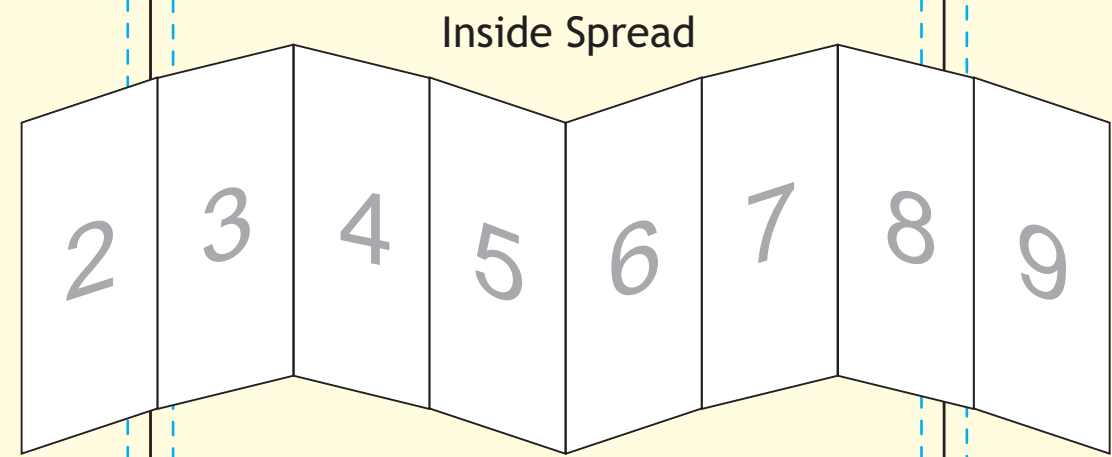

8

9

105mm

105mm

104mm

104mm

104mm

104mm

104mm

104mm

Inside Spread

DL 16-panel - z-fold + parallel fold

INSIDE SPREAD

Paper size = 210mm x 834mm
(Artwork size 216mm x 840mm including bleed)

BLEED = 3mm on all sides
If you want something to print right to the edge of the paper then please extend it beyond the edge by 3mm *(the red dotted line)*