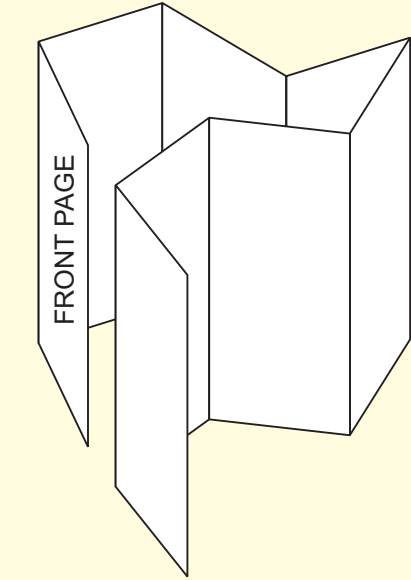

210mm

DL 16-panel triple parallel fold

OUTSIDE SPREAD

Paper size = 210mm x 830mm
(Artwork size 216mm x 836mm including bleed)

BLEED = 3mm on all sides
If you want something to print right to the edge of the paper then please extend it beyond the edge by 3mm **(the red dotted line)**

MARGINS = 3mm away from the edge
Please keep all elements (except bleed elements) 3mm away from the edge of the page **(the blue dotted line)**

Fold in half, fold in half, fold in half again.

10

11

12

13

14

15

16

1

Back

Front

104mm

104mm

103mm

103mm

103mm

103mm

105mm

105mm