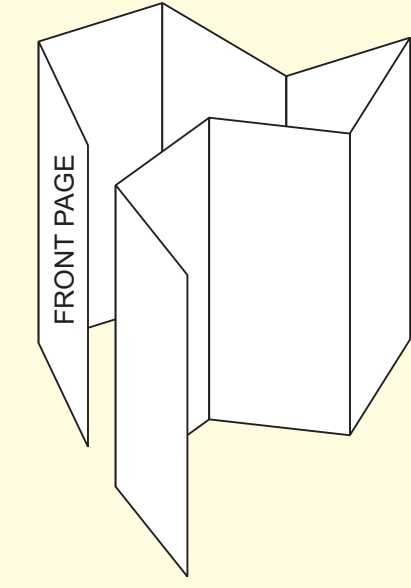

## OUTSIDE SPREAD

Paper size = 210mm x 830mm  
*(Artwork size 216mm x 836mm including bleed)*

**BLEED = 3mm on all sides**  
If you want something to print right to the edge of the paper then please extend it beyond the edge by 3mm **(the red dotted line)**

9

105mm

105mm

103mm

103mm

103mm

103mm

104mm

104mm

Fold in half, fold in half, fold in half again.

## INSIDE SPREAD

Paper size = 210mm x 830mm  
*(Artwork size 216mm x 836mm including bleed)*

**BLEED = 3mm on all sides**  
If you want something to print right to the edge of the paper then please extend it beyond the edge by 3mm **(the red dotted line)**