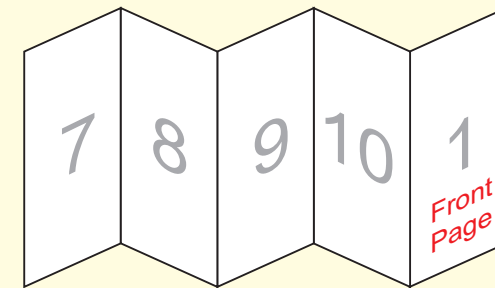

210mm

105mm

105mm

105mm

105mm

105mm

DL 10-page Z-fold

Paper size = 210mm x 525mm
(Artwork size 216mm x 531mm including bleed)

BLEED = 3mm on all sides
If you want something to print right to the edge of the paper then please extend it beyond the edge by 3mm (the red dotted line)

MARGINS = 3mm away from the edge
Please keep all elements (except bleed elements) 3mm away from the edge of the page (the blue dotted line)

Inside Spread

Both Inside and Outside Spreads have the same dimensions

Outside Spread

Both Inside and Outside Spreads have the same dimensions