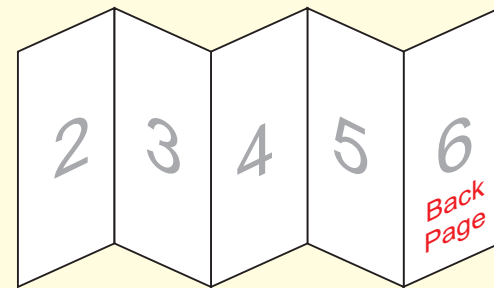

210mm

105mm

105mm

105mm

105mm

105mm

DL 10-page Z-fold

Paper size = 210mm x 525mm
(Artwork size 216mm x 531mm including bleed)

BLEED = 3mm on all sides
If you want something to print right to the edge of the paper then please extend it beyond the edge by 3mm (the red dotted line)

MARGINS = 3mm away from the edge
Please keep all elements (except bleed elements) 3mm away from the edge of the page (the blue dotted line)

Inside Spread

Both Inside and Outside Spreads have the same dimensions

Outside Spread

Both Inside and Outside Spreads have the same dimensions