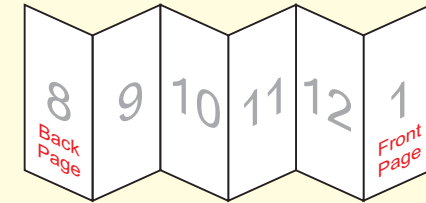

Paper size = 105mm x 444mm
(Artwork size 111mm x 450mm including bleed)

BLEED = 3mm on all sides

If you want something to print right to the edge of the paper then please extend it beyond the edge by 3mm (the red dotted line)

MARGINS = 3mm away from the edge

Please keep all elements (except bleed elements) 3mm away from the edge of the page (the blue dotted line)

Inside Spread

Both Inside and Outside Spreads have the same dimensions

Outside Spread

Both Inside and Outside Spreads have the same dimensions