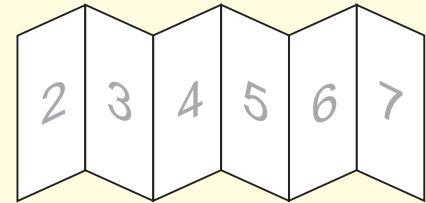

Paper size = 105mm x 444mm
(Artwork size 111mm x 450mm including bleed)

BLEED = 3mm on all sides

If you want something to print right to the edge of the paper then please extend it beyond the edge by 3mm (the red dotted line)

MARGINS = 3mm away from the edge

Please keep all elements (except bleed elements) 3mm away from the edge of the page (the blue dotted line)

Inside Spread

Both Inside and Outside Spreads have the same dimensions

Outside Spread

Both Inside and Outside Spreads have the same dimensions