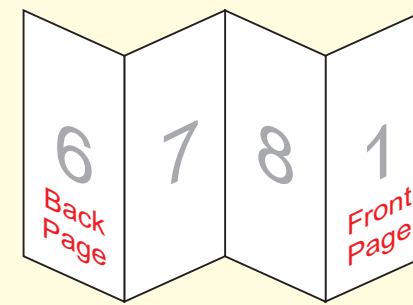

MARGINS = 3mm away from the edge

Please keep all elements (except bleed elements) 3mm away from the edge of the page (the blue dotted line)

Inside Spread

Both Inside and Outside Spreads have the same dimensions

148mm

105mm

105mm

105mm

105mm

Outside Spread

Both Inside and Outside Spreads have the same dimensions

A6 8-page Z-fold

LANDSCAPE

Paper size: 105mm x 592mm
(Artwork size 111mm x 598mm including bleed)

BLEED = 3mm on all sides

If you want something to print right to the edge of the paper then please extend it beyond the edge by 3mm
(the red dotted line)

MARGINS = 3mm away from the edge

Please keep all elements (except bleed elements) 3mm away from the edge (the blue dotted line)

Inside Spread

Both Inside and Outside Spreads have the same dimensions

105mm