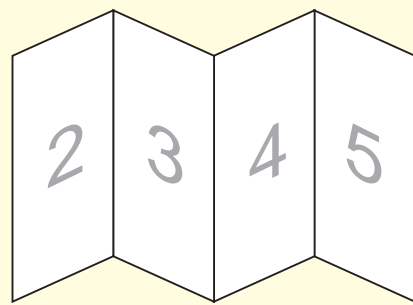

A6 8-page Z-fold

PORTRAIT

Paper size: 148mm x 420mm
(Artwork size 154mm x 426mm including bleed)

BLEED = 3mm on all sides

If you want something to print right to the edge of the paper then please extend it beyond the edge by 3mm
(the red dotted line)

MARGINS = 3mm away from the edge

Please keep all elements (except bleed elements) 3mm away from the edge of the page (the blue dotted line)

Inside Spread

Both Inside and Outside Spreads have the same dimensions

148mm

105mm

105mm

105mm

105mm

Outside Spread

Both Inside and Outside Spreads have the same dimensions

A6 8-page Z-fold

148mm

148mm

148mm

148mm

Outside Spread

Both Inside and Outside Spreads have the same dimensions