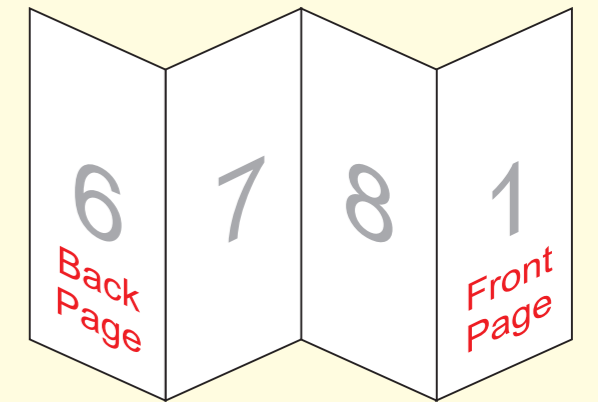

A5 8-page Z-fold

PORTRAIT

Paper size = 210mm x 592mm
(Artwork size 216mm x 598mm including bleed)

BLEED = 3mm on all sides

If you want something to print right to the edge of the paper then please extend it beyond the edge by 3mm **(the red dotted line)**

210mm

148mm

148mm

148mm

148mm

Outside Spread

Both Inside and Outside Spreads have the same dimensions

A5 8-page Z-fold

LANDSCAPE

Paper size = 210mm x 592mm
(Artwork size 216mm x 598mm including bleed)

BLEED = 3mm on all sides
If you want something to print right to the edge of the paper then please extend it beyond the edge by 3mm (the red dotted line)

Outside Spread

Both Inside and Outside Spreads have the same dimensions

148mm

210mm

210mm

210mm

210mm