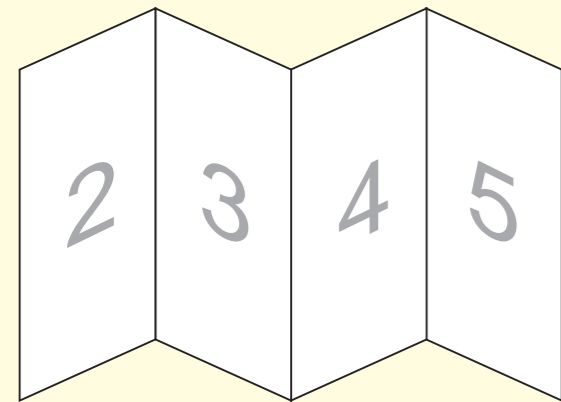

A5 8-page Z-fold

PORTRAIT

Paper size = 210mm x 592mm
(Artwork size 216mm x 598mm including bleed)

BLEED = 3mm on all sides

If you want something to print right to the edge of the paper then please extend it beyond the edge by 3mm **(the red dotted line)**

MARGINS = 3mm away from the edge

Please keep all elements (except bleed elements) 3mm away from the edge of the page **(the blue dotted line)**

Inside Spread

Both Inside and Outside Spreads have the same dimensions

210mm

148mm

148mm

148mm

148mm

Outside Spread

Both Inside and Outside Spreads have the same dimensions

A5 8-page Z-fold

Outside Spread

Both Inside and Outside Spreads have the same dimensions

148mm

210mm

210mm

210mm

210mm