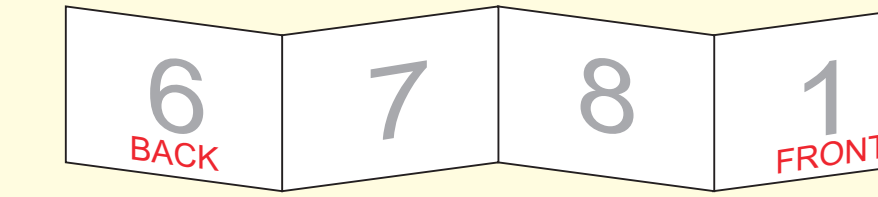

Outside Spread

Both Inside and Outside Spreads have the same dimensions

210mm