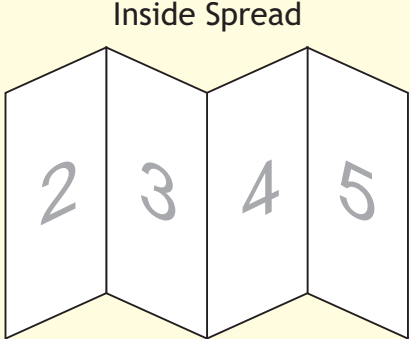

DL 8-page Z-fold

PORTRAIT

Paper size = 210mm x 420mm
(Artwork size 216mm x 426mm including bleed)

BLEED = 3mm on all sides

If you want something to print right to the edge of the paper then please extend it beyond the edge by 3mm
(the red dotted line)

MARGINS = 3mm away from the edge

Please keep all elements (except bleed elements) 3mm away from the edge of the page **(the blue dotted line)**

Both Inside and Outside Spreads have the same dimensions

Both Inside and Outside Spreads have the same dimensions

210mm

105mm

105mm

105mm

105mm

105mm

Inside Spread

Both Inside and Outside Spreads have the same dimensions