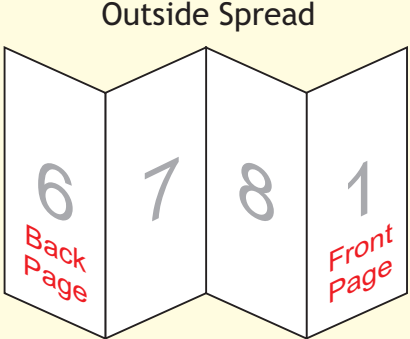

DL 8-page Z-fold

PORTRAIT

Paper size = 210mm x 420mm
(Artwork size 216mm x 426mm including bleed)

BLEED = 3mm on all sides

If you want something to print right to the edge of the paper then please extend it beyond the edge by 3mm
(the red dotted line)

MARGINS = 3mm away from the edge

Please keep all elements (except bleed elements) 3mm away from the edge of the page **(the blue dotted line)**

Both Inside and Outside Spreads have the same dimensions

Both Inside and Outside Spreads have the same dimensions

210mm

105mm

105mm

105mm

105mm

105mm

Inside Spread

Both Inside and Outside Spreads have the same dimensions

210mm

DL 8-page Z-fold LANDSCAPE

Paper size = 105mm x 840mm
(Artwork size 111mm x 846mm including bleed)

BLEED = 3mm on all sides
If you want something to print right to the edge of the paper then please extend it beyond the edge by 3mm **(the red dotted line)**