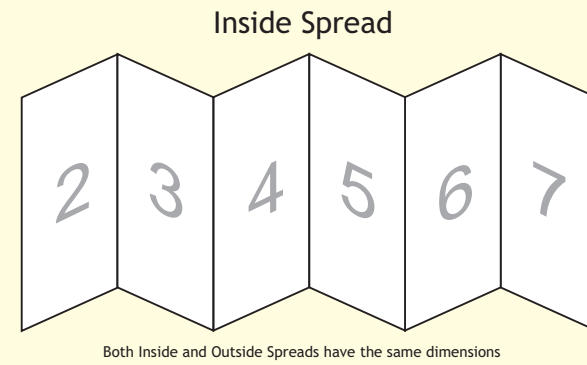

# DL 12-page Z-fold

Paper size = 210mm x 630mm  
(Artwork size 216mm x 636mm including bleed)

BLEED = 3mm on all sides  
If you want something to print right to the edge of the paper then please extend it beyond the edge by 3mm (the red dotted line)

MARGINS = 3mm away from the edge  
Please keep all elements (except bleed elements) 3mm away from the edge of the page (the blue dotted line)

210mm

105mm

105mm

105mm

105mm

105mm

105mm