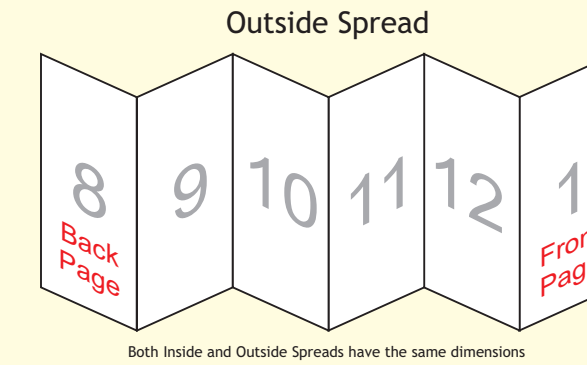

# DL 12-page Z-fold

Paper size = 210mm x 630mm  
(Artwork size 216mm x 636mm including bleed)

BLEED = 3mm on all sides  
If you want something to print right to the edge of the paper then please extend it beyond the edge by 3mm (the red dotted line)

MARGINS = 3mm away from the edge  
Please keep all elements (except bleed elements) 3mm away from the edge of the page (the blue dotted line)

210mm

105mm

105mm

105mm

105mm

105mm

105mm