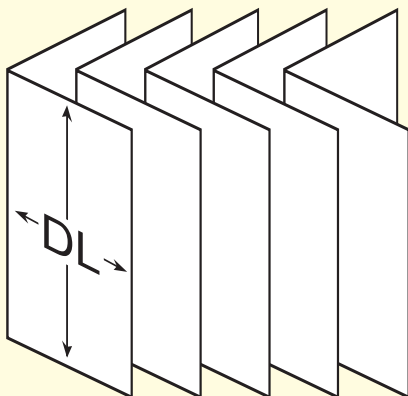

DL Booklet *Portrait*

Paper size = 210mm x 105mm
(216mm x 111mm including bleed)

Stapled booklets are made up of multiples of 4 pages - If you have an odd number please insert blank pages at convenient points throughout the document to bring the page count up to the right number i.e. 8, 12, 16, 20 and so on.

Please supply one document containing single pages in the correct order **NOT DOUBLE-PAGE SPREADS.**

BLEED = 3mm on all sides

If you want something to print right to the edge of the paper then please extend it beyond the edge by 3mm **(the red dotted line)**

MARGINS = 3mm away from the edge

Please keep all elements (except bleed elements) 3mm away from the edge of the page **(the blue dotted line)**

print4biz

210mm

105mm