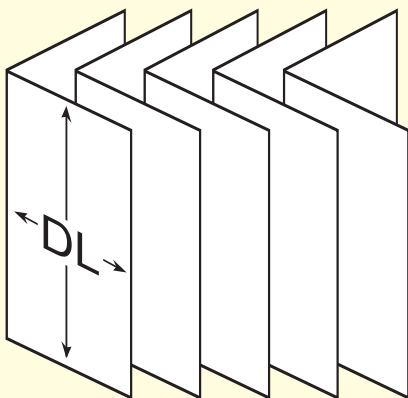

DL Booklet *Portrait*

Paper size = 210mm x 105mm
(Artwork size 216mm x 111mm including bleed)

210mm

Stapled booklets are made up of multiples of 4 pages
- If you have an odd number please insert blank pages at convenient points throughout the document to bring the page count up to the right number i.e. 8, 12, 16, 20 and so on.

Please supply one document containing single pages in the correct order NOT DOUBLE-PAGE SPREADS.

BLEED = 3mm on all sides

If you want something to print right to the edge of the paper then please extend it beyond the edge by 3mm
(the red dotted line)

MARGINS = 3mm away from the edge

Please keep all elements (except bleed elements) 3mm away from the edge of the page **(the blue dotted line)**

print4biz

105mm