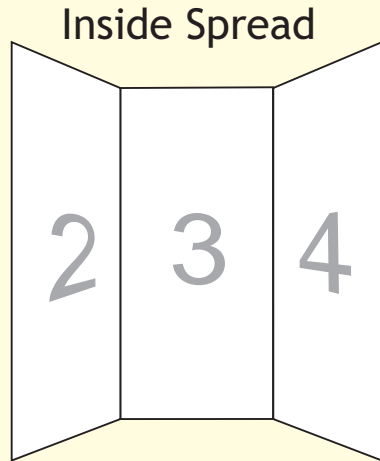

105mm

DL 6-page or A4 Trifold

LETTER FOLD

INSIDE SPREAD

Paper size = 210mm x 313mm
(Artwork size 216mm x 319mm including bleed)

BLEED = 3mm on all sides
If you want something to print right to the edge of the paper then please extend it beyond the edge by 3mm
(the red dotted line)

MARGINS = 3mm away from the edge
Please keep all elements (except bleed elements) 3mm away from the edge of the page **(the blue dotted line)**

210mm

2

3

4

IMPORTANT:
This page is 2mm narrower than the others
to allow enough clearance for folding.