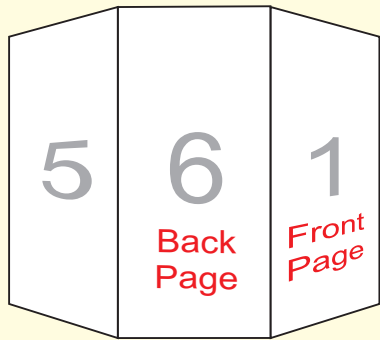

Outside Spread

210mm

5

IMPORTANT:
This page is 2mm narrower than the others
to allow enough clearance for folding.

103mm

DL 6-page or A4 Trifold

LETTER FOLD

OUTSIDE SPREAD

Paper size = 210mm x 313mm
(Artwork size 216mm x 319mm including bleed)

BLEED = 3mm on all sides

If you want something to print right to the edge of the paper then please extend it beyond the edge by 3mm
(the red dotted line)

105mm

DL 6-page or A4 Trifold

LETTER FOLD

INSIDE SPREAD

Paper size = 210mm x 313mm
(Artwork size 216mm x 319mm including bleed)

BLEED = 3mm on all sides
If you want something to print right to the edge of the paper then please extend it beyond the edge by 3mm
(the red dotted line)