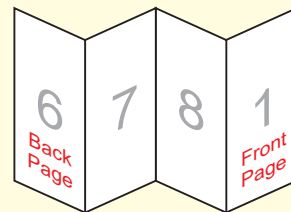

## PORTRAIT

Paper size = 105mm x 296mm

(Artwork size 111mm x 302mm including bleed)

**BLEED = 3mm on all sides**

If you want something to print right to the edge of the paper then please extend it beyond the edge by 3mm (Artwork size the red dotted line)

**MARGINS = 3mm away from the edge**

Please keep all elements (Artwork size except bleed elements) 3mm away from the edge of the page (Artwork size the blue dotted line)

Inside Spread

Both Inside and Outside Spreads have the same dimensions

Outside Spread

Both Inside and Outside Spreads have the same dimensions

105mm

74mm

74mm

74mm

74mm

### Inside Spread

Both Inside and Outside Spreads have the same dimensions

74mm

105mm

105mm

105mm