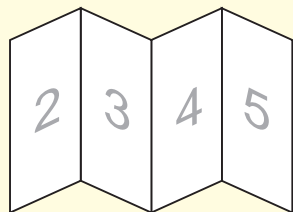

## PORTRAIT

Paper size = 105mm x 296mm

(Artwork size 111mm x 302mm including bleed)

**BLEED = 3mm on all sides**

If you want something to print right to the edge of the paper then please extend it beyond the edge by 3mm (Artwork size the red dotted line)

**MARGINS = 3mm away from the edge**

Please keep all elements (Artwork size except bleed elements) 3mm away from the edge of the page (Artwork size the blue dotted line)

Inside Spread

Both Inside and Outside Spreads have the same dimensions

Outside Spread

Both Inside and Outside Spreads have the same dimensions

105mm

74mm

74mm

74mm

74mm

### Inside Spread

Both Inside and Outside Spreads have the same dimensions

74mm

105mm

105mm

105mm