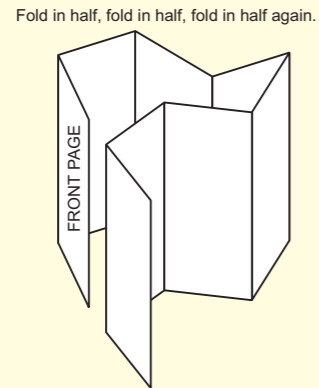

A7 16-page Concertina Triple Parallel Fold

OUTSIDE SPREAD

Paper size = 105mm x 579mm
(Artwork size 111mm x 585mm including bleed)

BLEED = 3mm on all sides

If you want something to print right to the edge of the paper then please extend it beyond the edge by 3mm (the red dotted line)

MARGINS = 3mm away from the edge

Please keep all elements (except bleed elements) 3mm away from the edge (the blue dotted line)

IMPORTANT: to allow enough clearance for folding some panels are different widths!

8

9

105mm

74mm

73mm

72mm

72mm

72mm

72mm

72mm

72mm

A7 16-page Concertina Triple Parallel Fold

INSIDE SPREAD

Paper size = 105mm x 579mm
(Artwork size 111mm x 585mm including bleed)

BLEED = 3mm on all sides

If you want something to print right to the edge of the paper then please extend it beyond the edge by 3mm (the red dotted line)