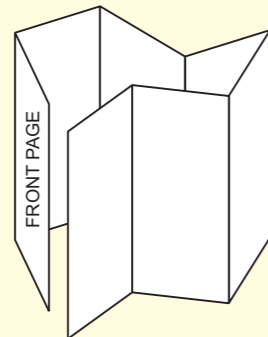

**OUTSIDE SPREAD**

Paper size = 105mm x 497mm  
(Artwork size 111mm x 503mm including bleed)

**BLEED = 3mm on all sides**

If you want something to print right to the edge of the paper then please extend it beyond the edge by 3mm (the red dotted line)

68mm

71mm

74mm

74mm

**IMPORTANT!** to allow enough clearance for folding some panels are different widths!

2

3

4

5

6

7

8

**A7 14-page Concertina  
Triple Parallel Fold**

**INSIDE SPREAD**

Paper size = 105mm x 497mm  
(Artwork size 111mm x 503mm including bleed)

**BLEED = 3mm on all sides**