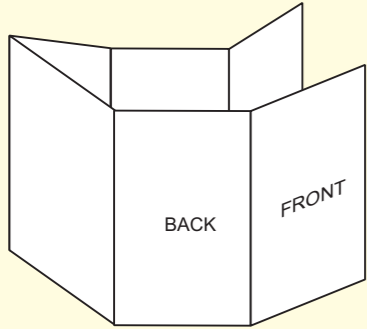

8

Fold in half - and then letter fold.

105mm

74mm

9

74mm

10

11

A7 12-page Concertina
Parallel Fold + Letter Fold

OUTSIDE SPREAD

Paper size = 105mm x 438mm
 (Artwork size 111mm x 444mm including bleed)

BLEED = 3mm on all sides

If you want something to print right to the edge of the paper then please extend it beyond the edge by 3mm (the red dotted line)

MARGINS = 3mm away from the edge

Please keep all elements (except bleed elements) 3mm away from the edge of the page (the blue dotted line)

71mm

71mm

Important: these two pages are narrower than the others to allow enough clearance for folding

4

5

6

7

A7 12-page Concertina Parallel Fold + Letter Fold

INSIDE SPREAD

Paper size = 105mm x 438mm
(Artwork size 111mm x 444mm including bleed)

BLEED = 3mm on all sides