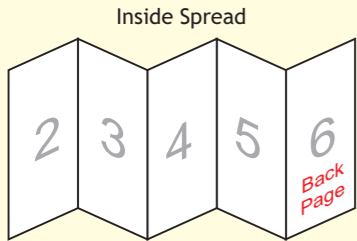

105mm

Inside Spread

Both Inside and Outside Spreads have the same dimensions

74mm

74mm

74mm

74mm

74mm

# A7 10-page Z-fold

Paper size = 105mm x 370mm  
(Artwork size 111mm x 376mm including bleed)

**BLEED = 3mm on all sides**

If you want something to print right to the edge of the paper then please extend it beyond the edge by 3mm (the red dotted line)

**MARGINS = 3mm away from the edge**

Please keep all elements (except bleed elements) 3mm away from the edge of the page (the blue dotted line)

Outside Spread

Both Inside and Outside Spreads have the same dimensions