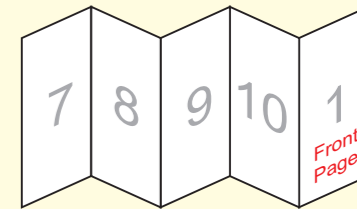

105mm

Inside Spread

Both Inside and Outside Spreads have the same dimensions

74mm

74mm

74mm

74mm

74mm

# A7 10-page Z-fold

Paper size = 105mm x 370mm  
(Artwork size 111mm x 376mm including bleed)

**BLEED = 3mm on all sides**

If you want something to print right to the edge of the paper then please extend it beyond the edge by 3mm (the red dotted line)

**MARGINS = 3mm away from the edge**

Please keep all elements (except bleed elements) 3mm away from the edge of the page (the blue dotted line)

Outside Spread

Both Inside and Outside Spreads have the same dimensions