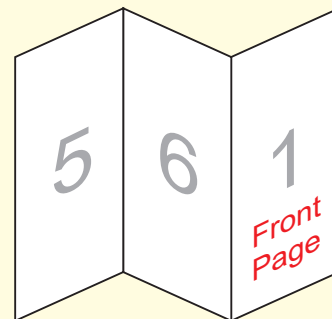

A7 6-panel Z-fold

Paper size = 105mm x 222mm
(Artwork size 111mm x 228mm including bleed)

BLEED = 3mm on all sides

If you want something to print right to the edge of the paper then please extend it beyond the edge by 3mm (the red dotted line)

MARGINS = 3mm away from the edge
Please keep all elements (except bleed elements) 3mm away from the edge of the page (the blue dotted line)

print4biz

Inside Spread

Both Inside and Outside Spreads have the same dimensions

Outside Spread

Both Inside and Outside Spreads have the same dimensions

74mm

74mm

74mm

105mm