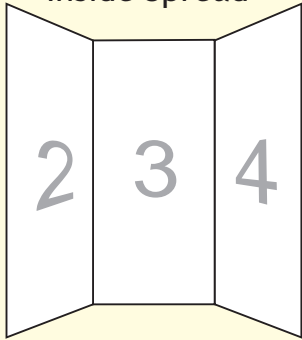

## INSIDE SPREAD

Paper size = 105mm x 219mm

(Artwork size 111mm x 225mm including bleed)

**BLEED = 3mm on all sides**

If you want something to print right to the edge of the paper then please extend it beyond the edge by 3mm (the red dotted line)

**MARGINS = 3mm away from the edge**

Please keep all elements (except bleed elements) 3mm away from the edge of the page (the blue dotted line)

## IMPORTANT

This page is narrower than the others to allow enough clearance for folding

## Inside Spread

The Inside and Outside Spreads have different dimensions

105mm

74mm

74mm

71mm