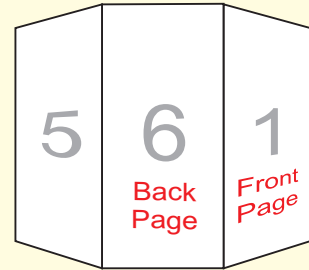

## OUTSIDE SPREAD

Paper size = 105mm x 219mm  
(Artwork size 111mm x 225mm including bleed)

**BLEED = 3mm on all sides**

If you want something to print right to the edge of the paper then please extend it beyond the edge by 3mm (the red dotted line)

## Outside Spread

The Inside and Outside Spreads have different dimensions

105mm

71mm

74mm

74mm

## INSIDE SPREAD

Paper size = 105mm x 219mm

(Artwork size 111mm x 225mm including bleed)

**BLEED = 3mm on all sides**

If you want something to print right to the edge of the paper then please extend it beyond the edge by 3mm (the red dotted line)

## Inside Spread

The Inside and Outside Spreads have different dimensions

105mm

74mm

74mm

71mm