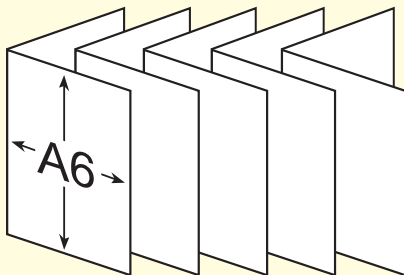

A6 Booklet - Portrait

Page size = 148mm x 105mm
(152mm x 111mm including bleed)

Stapled booklets are made up of multiples of 4 pages - If you have an odd number please insert blank pages at convenient points throughout the document to bring the page count up to the right number i.e. 8, 12, 16, 20 and so on.

Please supply one document containing single pages in the correct order
NOT DOUBLE-PAGE SPREADS.

BLEED = 3mm on all sides

If you want something to print right to the edge of the page then please extend it beyond the edge by 3mm (the red dotted line)

MARGINS = 3mm away from the edge

Please keep all elements (except bleed elements) 3mm away from the edge of the page (the blue dotted line)

print4biz

105mm

148mm

A6 Booklet - *Landscape*

Page size = 105mm x 148mm