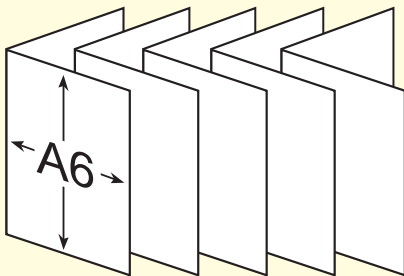

A6 Booklet - Portrait

Paper size = 148mm x 105mm
(Artwork size 154mm x 111mm including bleed)

148mm

Stapled booklets are made up of multiples of 4 pages - If you have an odd number please insert blank pages at convenient points throughout the document to bring the page count up to the right number i.e. 8, 12, 16, 20 and so on.

Please supply one document containing single pages in the correct order - **NOT DOUBLE-PAGE SPREADS.**

BLEED = 3mm on all sides

If you want something to print right to the edge of the paper then please extend it beyond the edge by 3mm (**the red dotted line**)

MARGINS = 3mm away from the edge

Please keep all elements (except bleed elements) 3mm away from the edge of the paper (**the blue dotted line**)

print4biz

105mm

A6 Booklet - *Landscape*

Paper size = 105mm x 148mm
(Artwork size 111mm x 154mm including bleed)