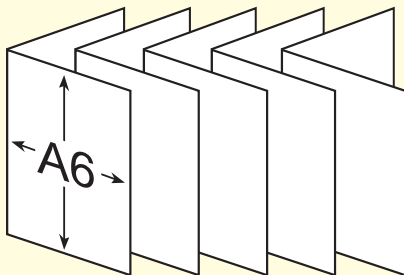

A6 Booklet - Portrait

Paper size = 148mm x 105mm
(154mm x 111mm including bleed)

Stapled booklets are made up of multiples of 4 pages - If you have an odd number please insert blank pages at convenient points throughout the document to bring the page count up to the right number i.e. 8, 12, 16, 20 and so on.

Please supply one document containing single pages in the correct order
NOT DOUBLE-PAGE SPREADS.

BLEED = 3mm on all sides

If you want something to print right to the edge of the paper then please extend it beyond the edge by 3mm (the red dotted line)

MARGINS = 3mm away from the edge

Please keep all elements (except bleed elements) 3mm away from the edge of the paper (the blue dotted line)

print4biz

105mm

148mm

A6 Booklet - *Landscape*

Paper size = 105mm x 148mm
(111mm x 154mm including bleed)