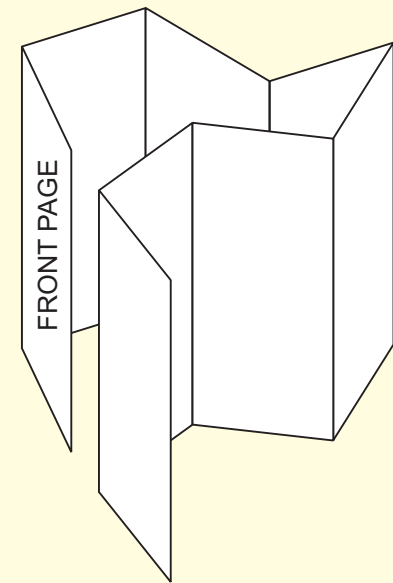

## OUTSIDE SPREAD

Paper size: 148mm x 830mm  
(Artwork size 154mm x 836mm including bleed)

**BLEED = 3mm on all sides**

If you want something to print right to the edge of the paper then please extend it beyond the edge by 3mm  
(the red dotted line)

16

1

148mm

104mm

104mm

103mm

103mm

103mm

103mm

105mm

105mm

148mm

Fold in half, fold in half, fold in half again.

2

105mm

3

## INSIDE SPREAD

Paper size: 148mm x 830mm  
*(Artwork size 154mm x 836mm including bleed)*

**BLEED = 3mm on all sides**

If you want something to print right to the edge of the paper then please extend it beyond the edge by 3mm  
**(the red dotted line)**