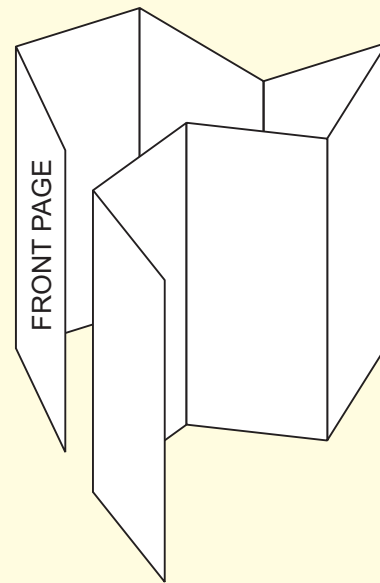

Fold in half, fold in half, fold in half again.

## OUTSIDE SPREAD

Paper size: 148mm x 830mm  
(Artwork size 154mm x 836mm including bleed)

**BLEED = 3mm on all sides**

If you want something to print right to the edge of the paper then please extend it beyond the edge by 3mm  
(the red dotted line)

103mm

105mm

105mm

148mm

Fold in half, fold in half, fold in half again.

2

105mm

3

## INSIDE SPREAD

Paper size: 148mm x 830mm  
*(Artwork size 154mm x 836mm including bleed)*

**BLEED = 3mm on all sides**

If you want something to print right to the edge of the paper then please extend it beyond the edge by 3mm  
**(the red dotted line)**