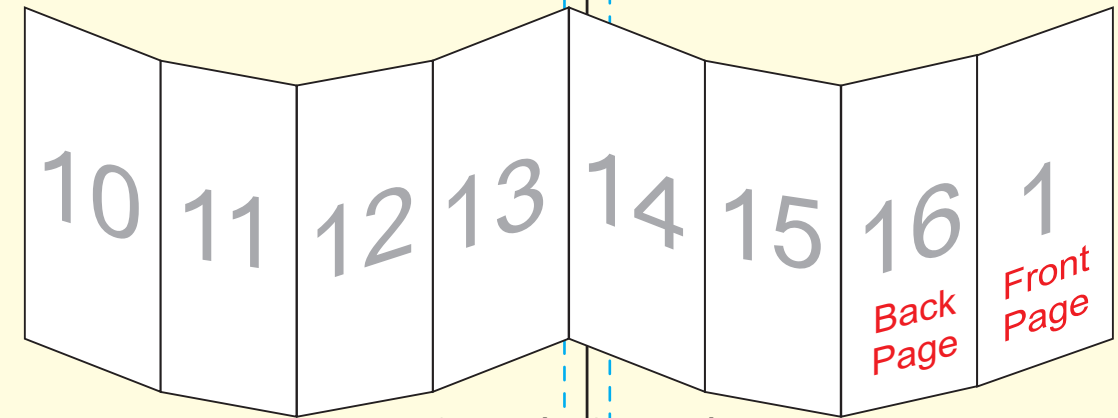

105mm

Outside Spread

A6 16-page Parallel + Z-fold

OUTSIDE SPREAD

Paper size: 148mm x 834mm
(Artwork size 154mm x 840mm including bleed)

BLEED = 3mm on all sides

If you want something to print right to the edge of the paper then please extend it beyond the edge by 3mm (the red dotted line)

MARGINS = 3mm away from the edge

Please keep all elements (except bleed elements) 3mm away from the edge of the page (the blue dotted line)

Back

Front

148mm

2

105mm

Outside Spread

3

105mm

4

104mm

A6 16-page Parallel + Z-fold

INSIDE SPREAD

Paper size: 148mm x 834mm
(Artwork size 154mm x 840mm including bleed)

BLEED = 3mm on all sides