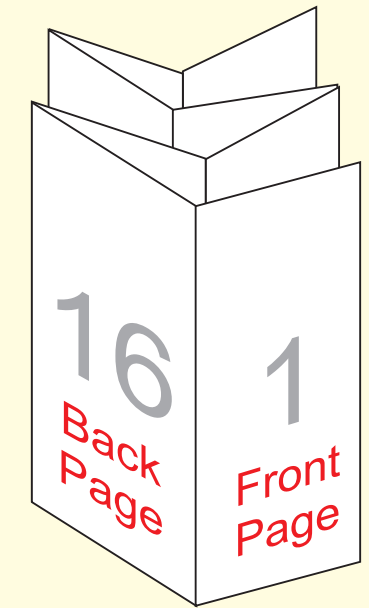

148mm

10

104mm

11

104mm

12

104mm

13

105mm

Outside Spread

A6 16-page Parallel + Z-fold

OUTSIDE SPREAD

Paper size: 148mm x 834mm
(Artwork size 154mm x 840mm including bleed)

BLEED = 3mm on all sides

If you want something to print right to the edge of the paper then please extend it beyond the edge by 3mm (the red dotted line)

3

105mm

4

104mm

A6 16-page Parallel + Z-fold

INSIDE SPREAD

Paper size: 148mm x 834mm
(Artwork size 154mm x 840mm including bleed)

BLEED = 3mm on all sides

5

104mm

6

104mm

7

104mm

8

104mm