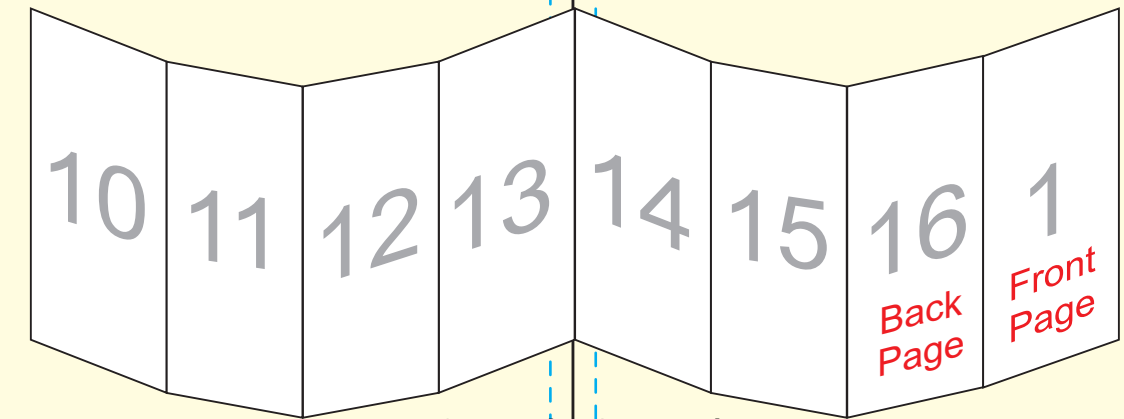

105mm

Outside Spread

A6 16-page Parallel + Z-fold

OUTSIDE SPREAD

Paper size: 148mm x 834mm
(Artwork size 154mm x 840mm including bleed)

BLEED = 3mm on all sides

If you want something to print right to the edge of the paper then please extend it beyond the edge by 3mm (the red dotted line)

3

105mm

4

104mm

A6 16-page Parallel + Z-fold

INSIDE SPREAD

Paper size: 148mm x 834mm
(Artwork size 154mm x 840mm including bleed)

BLEED = 3mm on all sides