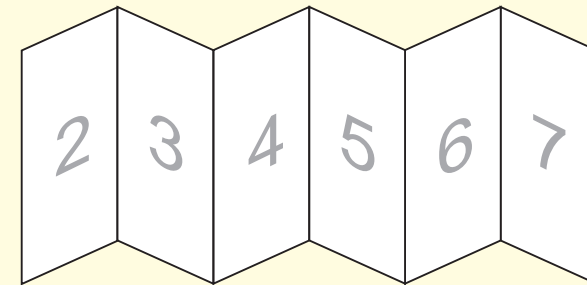

PORTRAIT

Paper size: 148mm x 630mm
(Artwork size 154mm x 636mm including bleed)

BLEED = 3mm on all sides

If you want something to print right to the edge of the paper then please extend it beyond the edge by 3mm
(the red dotted line)

MARGINS = 3mm away from the edge

Please keep all elements (except bleed elements) 3mm away from the edge of the page (the blue dotted line)

Inside Spread

Both Inside and Outside Spreads have the same dimensions