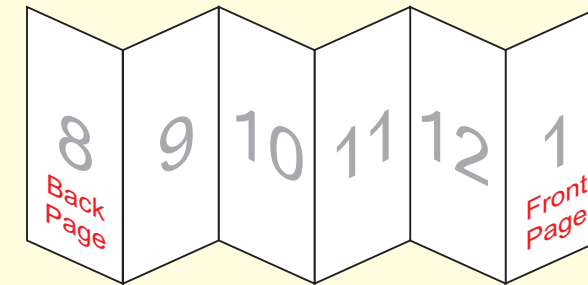

PORTRAIT

Paper size: 148mm x 630mm
(Artwork size 154mm x 636mm including bleed)

BLEED = 3mm on all sides

If you want something to print right to the edge of the paper then please extend it beyond the edge by 3mm
(the red dotted line)

MARGINS = 3mm away from the edge

Please keep all elements (except bleed elements) 3mm away from the edge of the page (the blue dotted line)

Inside Spread

Both Inside and Outside Spreads have the same dimensions

Outside Spread

Both Inside and Outside Spreads have the same dimensions