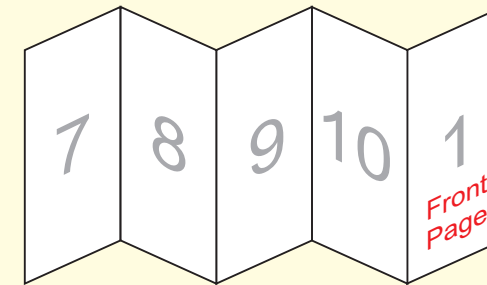

## PORTRAIT

Paper size: 148mm x 525mm  
(Artwork size 154mm x 531mm including bleed)

**BLEED = 3mm on all sides**

If you want something to print right to the edge of the paper then please extend it beyond the edge by 3mm  
**(the red dotted line)**

**MARGINS = 3mm away from the edge**

Please keep all elements (except bleed elements) 3mm away from the edge of the page **(the blue dotted line)**

Inside Spread

Both Inside and Outside Spreads have the same dimensions

Outside Spread

Both Inside and Outside Spreads have the same dimensions