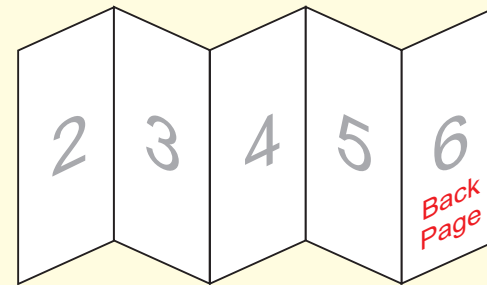

## PORTRAIT

Paper size: 148mm x 525mm  
(Artwork size 154mm x 531mm including bleed)

**BLEED = 3mm on all sides**

If you want something to print right to the edge of the paper then please extend it beyond the edge by 3mm  
**(the red dotted line)**

**MARGINS = 3mm away from the edge**

Please keep all elements (except bleed elements) 3mm away from the edge of the page **(the blue dotted line)**

Inside Spread

Both Inside and Outside Spreads have the same dimensions