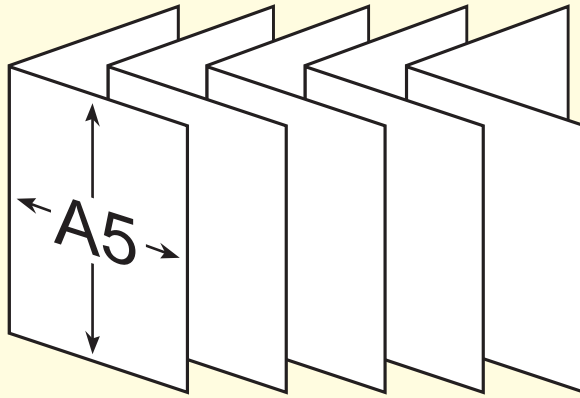

A5 Booklet - *Portrait*

Paper size = 210mm x 148mm
(Artwork size 216mm x 154mm including bleed)

Stapled booklets are made up of multiples of 4 pages - If you have an odd number please insert blank pages at convenient points throughout the document to bring the page count up to the right number i.e. 8, 12, 16, 20 and so on.

Please supply one document containing single pages in the correct order **NOT DOUBLE-PAGE SPREADS.**

BLEED = 3mm on all sides

If you want something to print right to the edge of the paper then please extend it beyond the edge by 3mm **(the red dotted line)**

MARGINS = 3mm away from the edge

Please keep all elements (except bleed elements) 3mm away from the edge of the page **(the blue dotted line)**

print4biz

148mm

210mm

A5 Booklet

Landscape

Paper size = 210mm x 148mm
(Artwork size 216mm x 154mm including bleed)