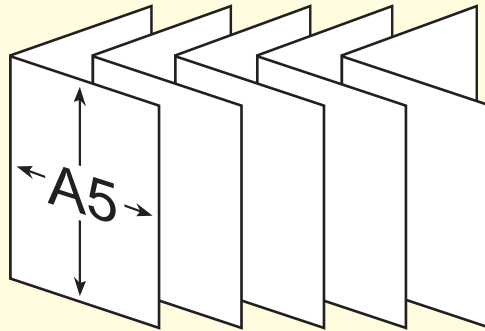

A5 Booklet - Portrait

Paper size = 210mm x 148mm
(Artwork size 216mm x 154mm including bleed)

Stapled booklets are made up of multiples of 4 pages - If you have an odd number please insert blank pages at convenient points throughout the document to bring the page count up to the right number i.e. 8, 12, 16, 20 and so on.

Please supply one document containing single pages in the correct order **NOT DOUBLE-PAGE SPREADS.**

BLEED = 3mm on all sides

If you want something to print right to the edge of the paper then please extend it beyond the edge by 3mm **(the red dotted line)**

MARGINS = 3mm away from the edge

Please keep all elements (except bleed elements) 3mm away from the edge of the page **(the blue dotted line)**

print4biz

148mm

A5 Booklet

Landscape

Paper size = 210mm x 148mm
(Artwork size 216mm x 154mm including bleed)