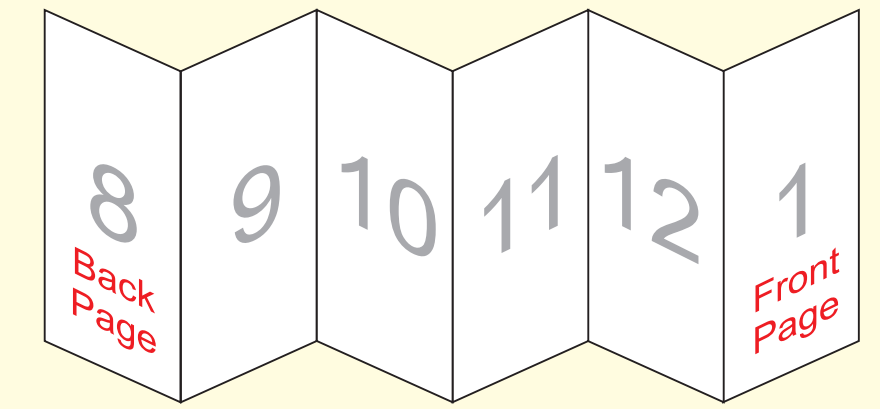

Paper size = 210mm x 888mm
(Artwork size 216mm x 894mm including bleed)

BLEED = 3mm on all sides
If you want something to print right to the edge of the paper then please extend it beyond the edge by 3mm (the red dotted line)

MARGINS = 3mm away from the edge
Please keep all elements (except bleed elements) 3mm away from the edge of the page (the blue dotted line)

Inside Spread

Both Inside and Outside Spreads have the same dimensions

Outside Spread

Both Inside and Outside Spreads have the same dimensions