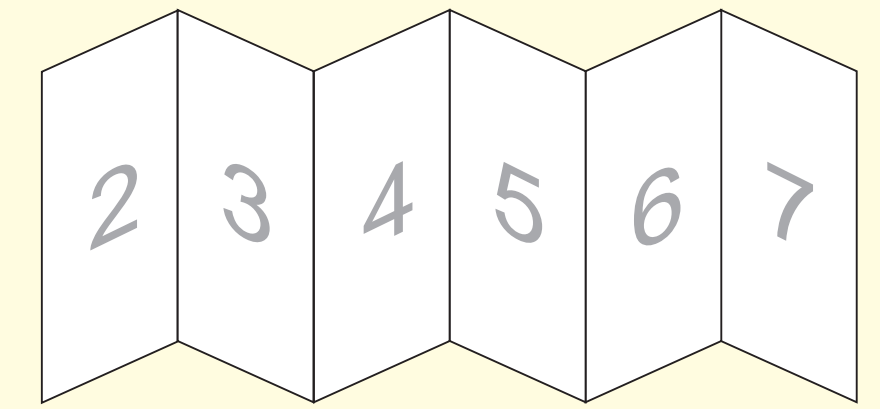

210mm

148mm

148mm

148mm

148mm

148mm

148mm

A5 12-page Z-fold

Paper size = 210mm x 888mm
(Artwork size 216mm x 894mm including bleed)

BLEED = 3mm on all sides
If you want something to print right to the edge of the paper then please extend it beyond the edge by 3mm (the red dotted line)

MARGINS = 3mm away from the edge
Please keep all elements (except bleed elements) 3mm away from the edge of the page (the blue dotted line)

Inside Spread

Both Inside and Outside Spreads have the same dimensions