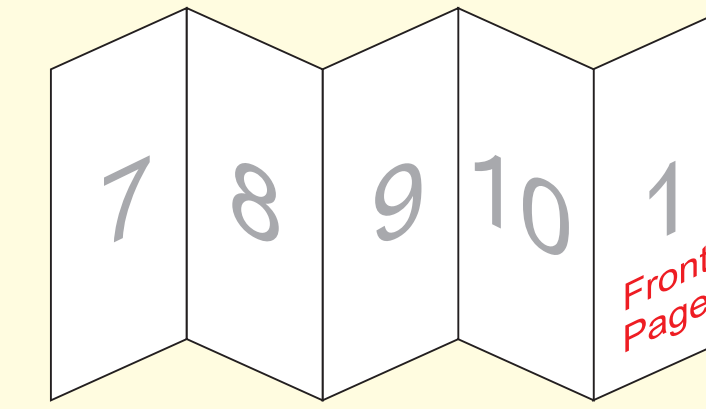

210mm

148mm

148mm

148mm

148mm

148mm

A5 10-page Z-fold

Paper size = 210mm x 740mm
(Artwork size 216mm x 746mm including bleed)

BLEED = 3mm on all sides
If you want something to print right to the edge of the paper then please extend it beyond the edge by 3mm (the red dotted line)

MARGINS = 3mm away from the edge
Please keep all elements (except bleed elements) 3mm away from the edge of the page (the blue dotted line)

Inside Spread

Both Inside and Outside Spreads have the same dimensions

Outside Spread

Both Inside and Outside Spreads have the same dimensions