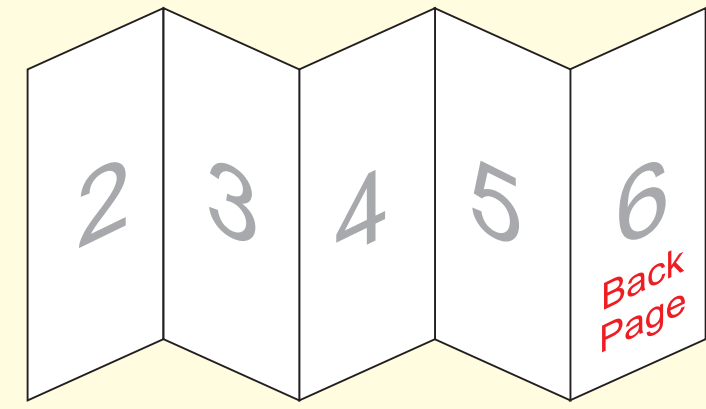

210mm

148mm

148mm

148mm

148mm

148mm

A5 10-page Z-fold

Paper size = 210mm x 740mm
(Artwork size 216mm x 746mm including bleed)

BLEED = 3mm on all sides
If you want something to print right to the edge of the paper then please extend it beyond the edge by 3mm (the red dotted line)

MARGINS = 3mm away from the edge
Please keep all elements (except bleed elements) 3mm away from the edge of the page (the blue dotted line)

Inside Spread

Both Inside and Outside Spreads have the same dimensions

Outside Spread

Both Inside and Outside Spreads have the same dimensions