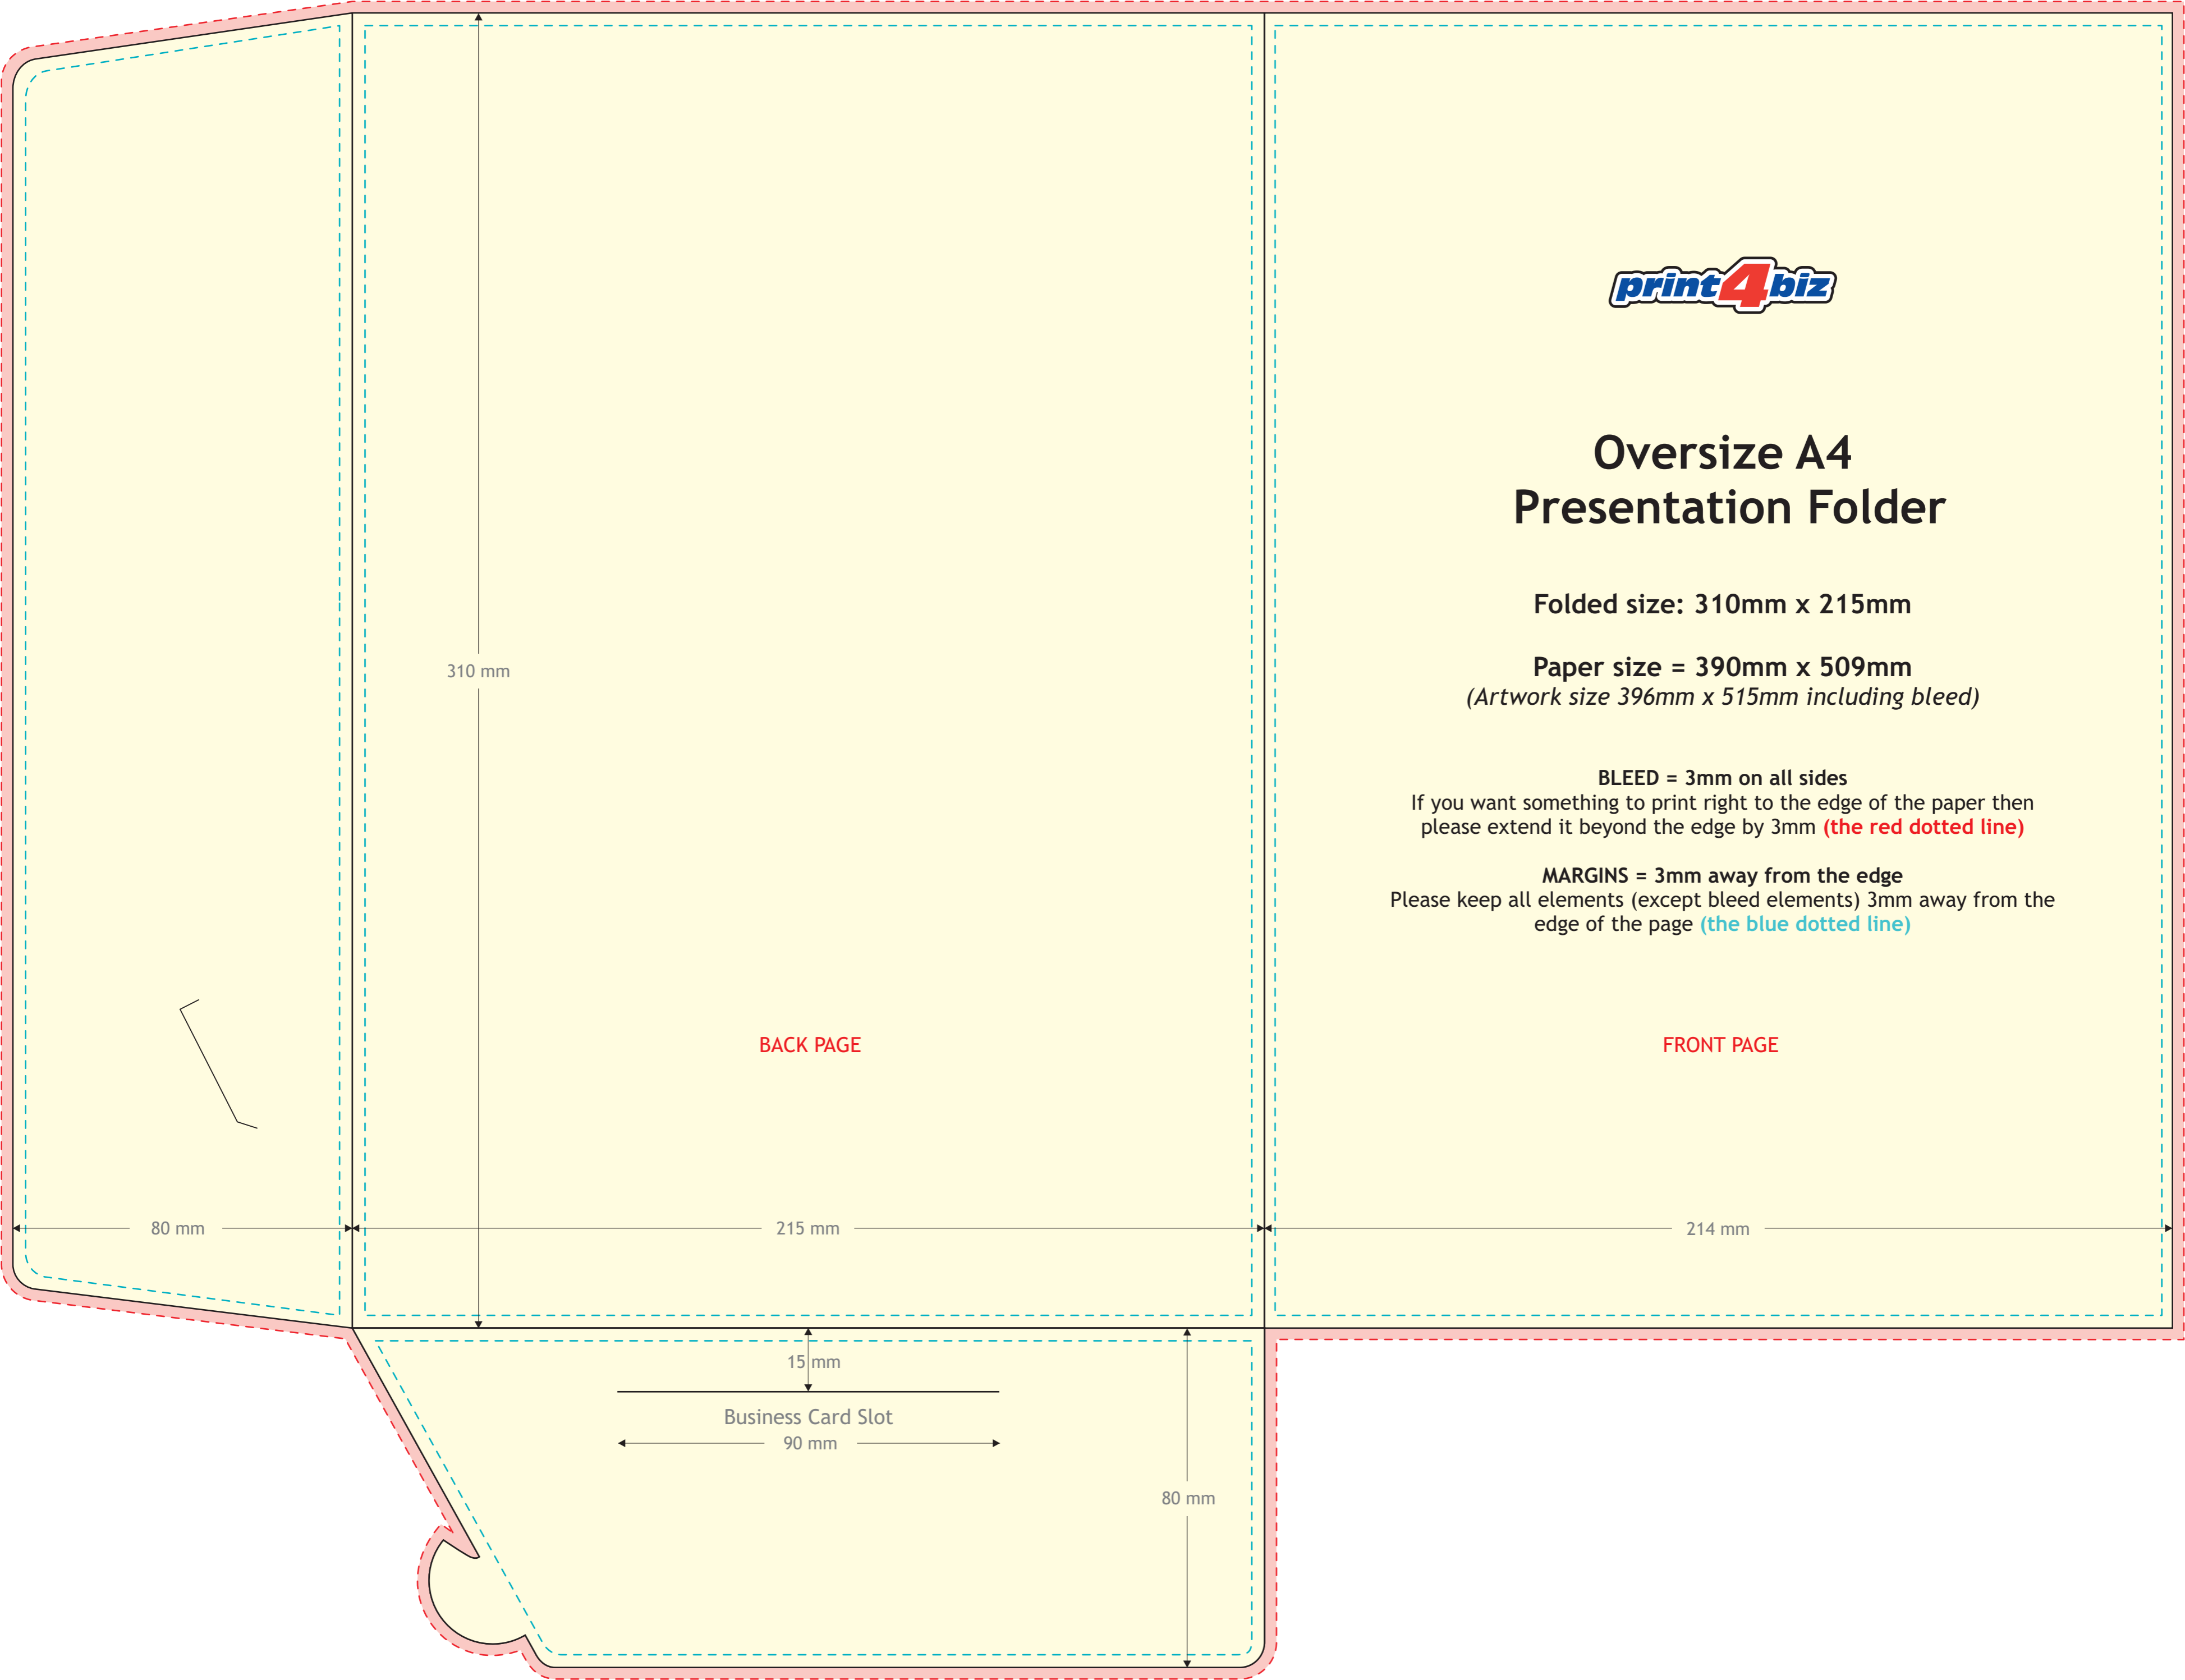

Oversize A4 Presentation Folder

Folded size: 310mm x 215mm

Paper size = 390mm x 509mm
(Artwork size 396mm x 515mm including bleed)

BLEED = 3mm on all sides

If you want something to print right to the edge of the paper then please extend it beyond the edge by 3mm (the red dotted line)

MARGINS = 3mm away from the edge

Please keep all elements (except bleed elements) 3mm away from the edge of the page (the blue dotted line)

310 mm

BACK PAGE

FRONT PAGE

80 mm

215 mm

214 mm

15 mm

Business Card Slot

90 mm

80 mm