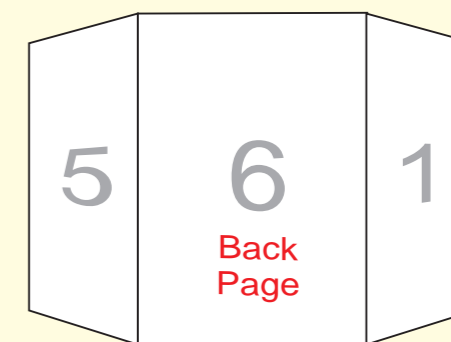

A4 Gate Fold

Finished Size: 297mm x 210mm

3mm bleed

If you want something to print right to the edge of the paper then please extend it beyond the edge to the **red dotted line**

3mm margins

Please keep all elements (except bleed elements) within the **blue dotted lines**

Inside Spread

Outside Spread

297mm

104mm

210mm

104mm