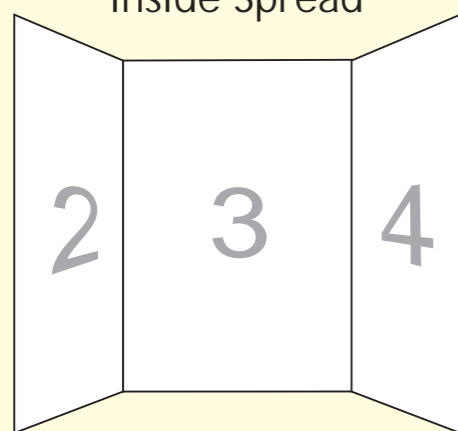

A4 Gate Fold

Finished Size: 297mm x 210mm

3mm bleed

If you want something to print right to the edge of the paper then please extend it beyond the edge to the **red dotted line**

3mm margins

Please keep all elements (except bleed elements) within the **blue dotted lines**

Inside Spread

Outside Spread

297mm

104mm

210mm

104mm