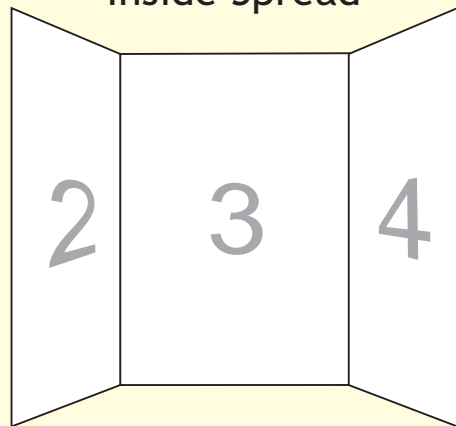

# A4 Gate Fold

**Paper size = 297mm x 418mm**  
(Artwork size 303mm x 421mm including bleed)

**BLEED = 3mm on all sides**

If you want something to print right to the edge of the paper then please extend it beyond the edge by 3mm **(the red dotted line)**

**MARGINS = 3mm away from the edge**

Please keep all elements (except bleed elements) 3mm away from the edge of the page **(the blue dotted line)**

Inside Spread

297mm

104mm

210mm

Outside Spread

104mm