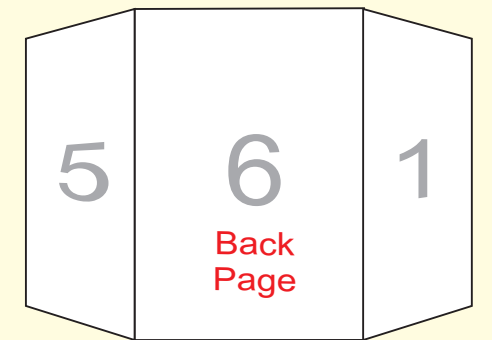

# A4 Gate Fold

**Paper size = 297mm x 418mm**  
(Artwork size 303mm x 421mm including bleed)

**BLEED = 3mm on all sides**

If you want something to print right to the edge of the paper then please extend it beyond the edge by 3mm **(the red dotted line)**

**MARGINS = 3mm away from the edge**

Please keep all elements (except bleed elements) 3mm away from the edge of the page **(the blue dotted line)**

Inside Spread

297mm

104mm

210mm

Outside Spread

104mm